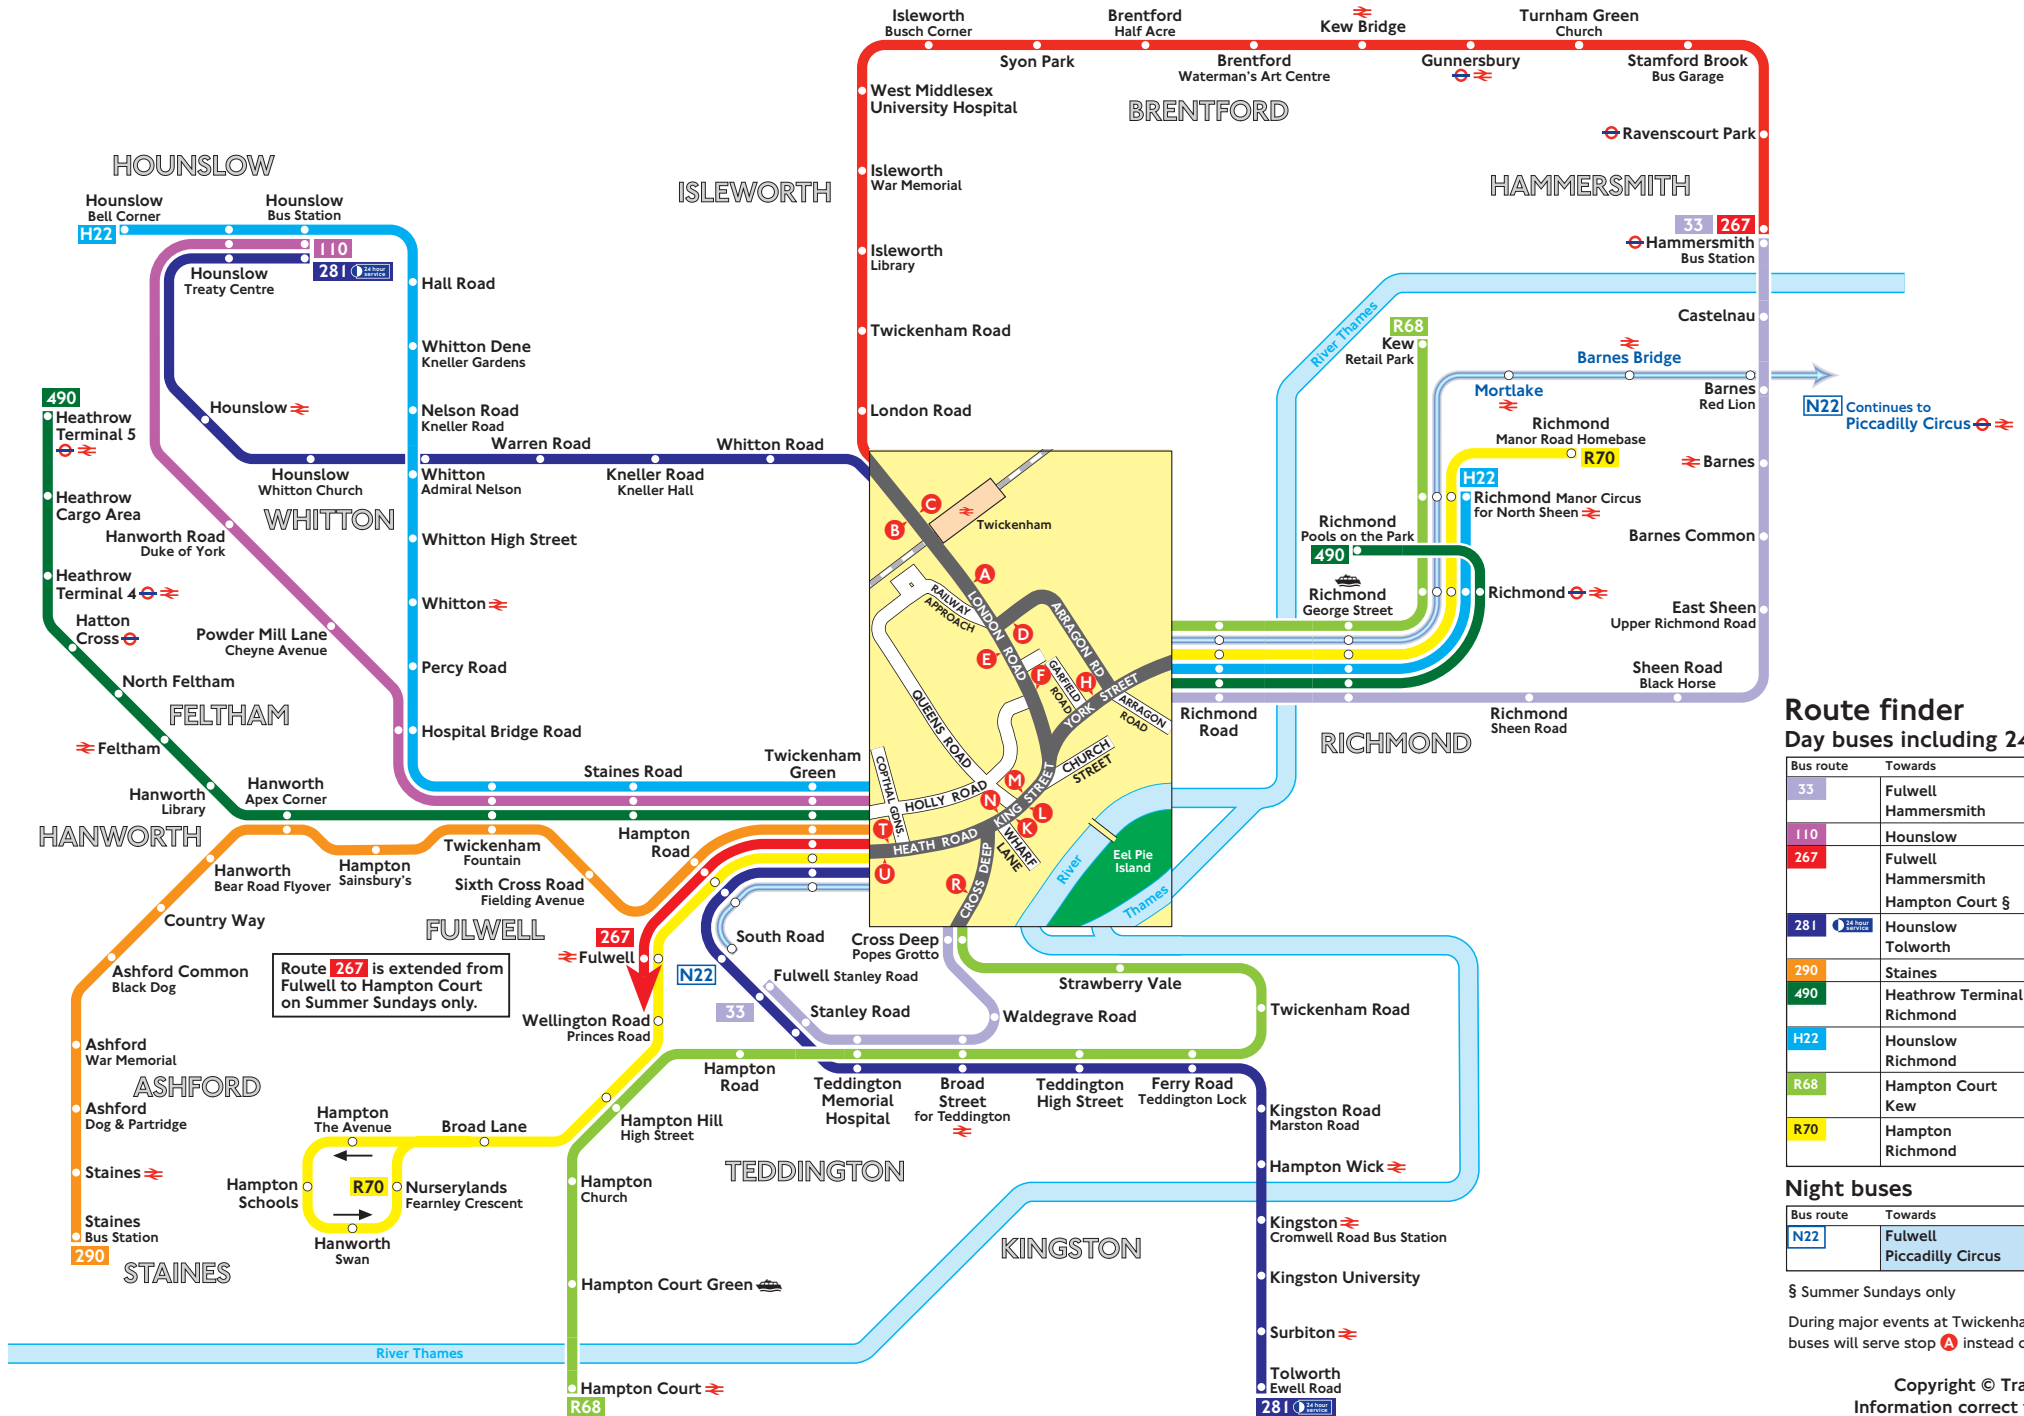

Buses from Twickenham

Route finder

Day buses including 24-hour routes

Bus route	Towards	Bus stops
33	Fulwell Hammersmith	K H N R
110	Hounslow	D F L U
267	Fulwell Hammersmith Hampton Court §	C F L U B E M T C F L U
281	Hounslow Tolworth	B E M T
290	Staines	D F L U
490	Heathrow Terminal 5 Richmond	L U H N T
H22	Hounslow Richmond	L U H N T
R68	Hampton Court Kew	K H N R
R70	Hampton Richmond	L U H N T

Night buses

Bus route	Towards	Bus stops
N22	Fulwell Piccadilly Circus	L U H N T

§ Summer Sundays only

During major events at Twickenham Rugby Ground buses will serve stop **A** instead of stop **C**.